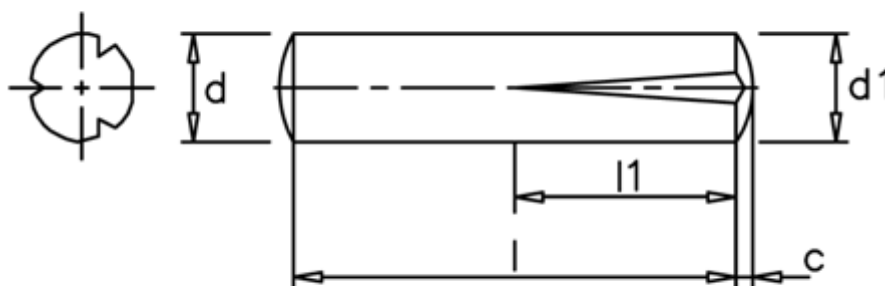

Data Sheet

Article number: 080241171

Description: KLEE Slotted pin S2 6x14
Stainless 1.4305

Measures

c	= 0,9
d	= 6.0
d1	= 6.25
l1	= 1/2 l
Length	= 14